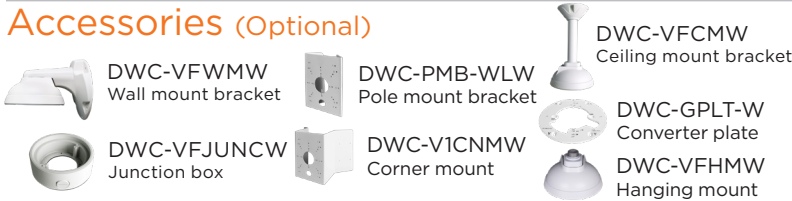

Accessories (Optional)