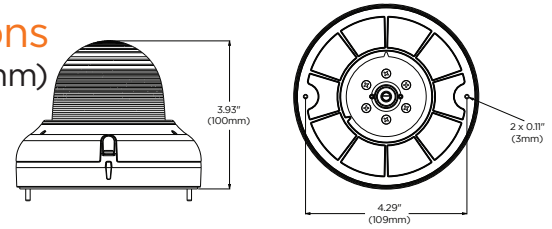

Dimensions
Unit: Inch (mm)

Summary

This NDA/TAA-compliant MEGApix® Ai™ low-profile vandal dome IP camera provides 5MP resolution at real-time 30fps with an edge AI engine onboard, placing the power of AI deep learning at your fingertips, with object detection and people tracking. The camera features Star-Light Plus™ color in near-total darkness and a vari-focal lens in an IP67-rated, IK10-rated housing.

Features

- 5MP sensor at real-time 30fps
- Star-Light Plus™ color in near-total darkness technology.
- AI Deep Learning object detection.
- Create up to 40 separate detection zones.
- Easy setup with no manual calibration
- Seamless integration and control with DW Spectrum® IPVMS.
- Reduce false alarms with multiple detection zones and logical rules.
- Increase your recording storage with smart recording and no false alarms.
- Separate IR LEDs cover for zero IR reflection.
- Vari-focal p-iris lens with motorized zoom and autofocus for complete remote lens control and a focused image any time.
- True Wide Dynamic Range (WDR) for clear images in challenging light
- Simultaneous streaming and multiple codec options for smart bandwidth management
- 100' Smart IR™ with intelligent camera sync for clear B/W images with no need for external light
- Smart DNR™ 3D digital noise reduction reduces noise and ghosting for motion in low-light environments.
- Privacy zones cover sensitive areas in the camera's field of view.
- Two-way audio with a built-in microphone for direct communication between the monitoring station and the camera's location.
- Local SD card slot for local recording in case of network loss.
- Alarm sensor input and relay output for access control integration
- Web server built-in for easy camera management from any browser
- High-power PoE and DC12V for single cable simplified installation
- NDA/TAA compliant for federal and government projects
- IP67- and IK10-rated camera housing built to last
- 5 year warranty