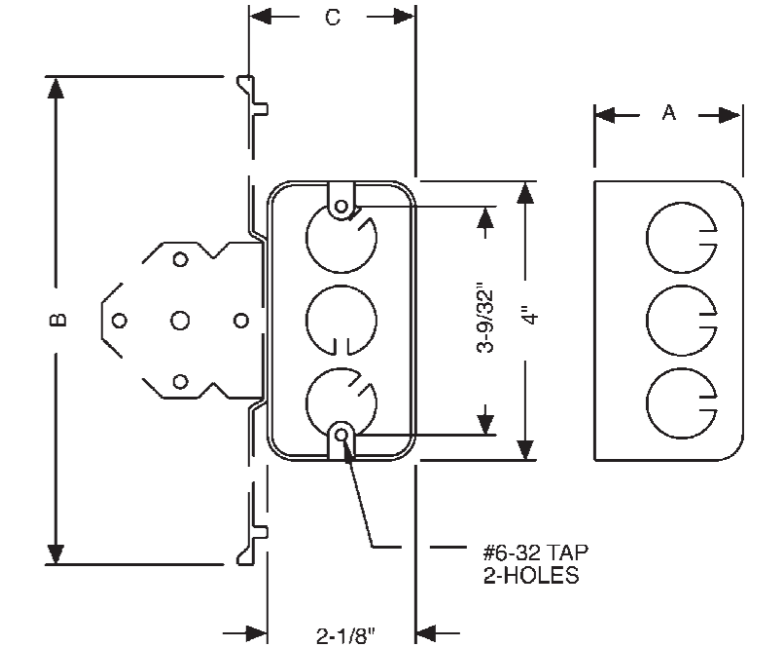

2-Gang HANDY Boxes / switch boxes

Handy Boxes

0.11" (3mm)

Mounting holes	Compatible cameras
Mounting point 1	V4, MV4, V6 vandal dome cameras
Mounting point 2, 2#	MF ultra low-profile vandal dome cameras
	MV8, MVC low-profile vandal dome cameras
	MVD Galaxy™ vandal ball cameras
	PVF vandal fisheye cameras
Mounting point 4	MV7, V7 ultra low-profile vandal dome cameras VA, MVA ball cameras D4 Snapit™ indoor dome camera
Mounting point 5	D3, MD7 indoor dome cameras
Mounting point 6	MD4 Snapit™ indoor dome IP cameras

DATE	SCALE	MATERIAL	TYPE
06/2023		Aluminum	Fixed
		DESCRIPTION	DWC-GPLT-W Wall mount bracket for white indoor dome cameras