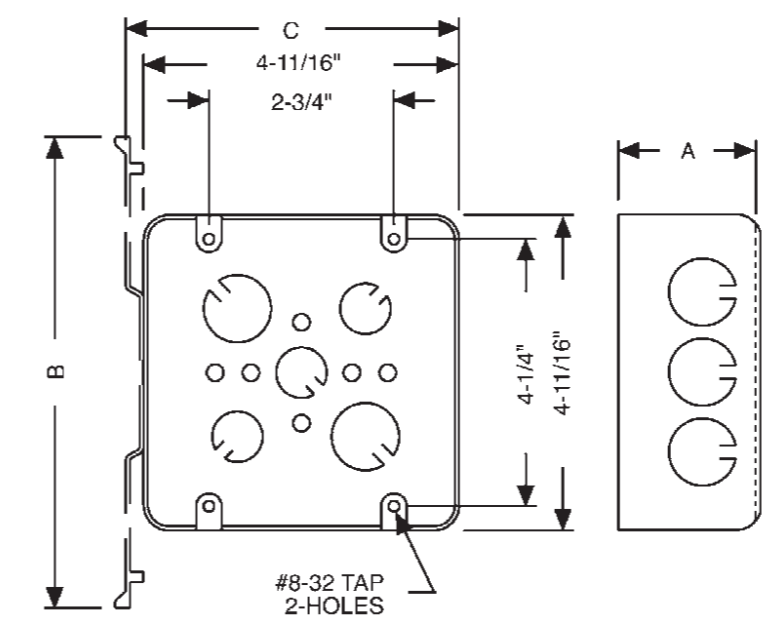

2-Gang HANDY Boxes / switch boxes

Handy Boxes

0.11" (3mm)

Mounting holes	Compatible cameras
Mounting point 1	V4, MV4, V6 vandal dome cameras
Mounting point 2, 2#	MF ultra low-profile vandal dome cameras
	MV8, MVC low-profile vandal dome cameras
	MVD Galaxy™ vandal ball cameras
	PVF vandal fisheye cameras
Mounting point 4	MV7, V7 ultra low-profile vandal dome cameras VA, MVA ball cameras D4 Snapit™ indoor dome camera
Mounting point 5	D3, MD7 indoor dome cameras
Mounting point 6	MD4 Snapit™ indoor dome IP cameras

DATE	SCALE	MATERIAL	TYPE
06/2023		Aluminum	Fixed
		DESCRIPTION	DWC-GPLT-W Wall mount bracket for white indoor dome cameras