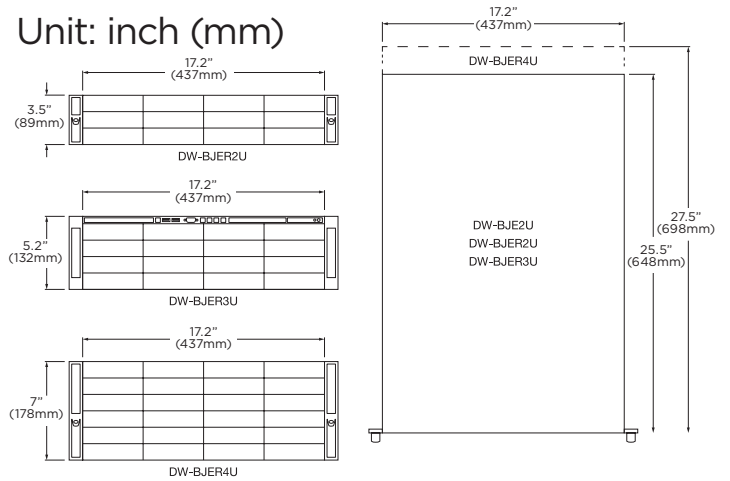

2U, 3U and 4U rack mount serves
DW-BJER2U / DW-BJER3U / DW-BJER4U

Dimensions

Unit: inch (mm)

Specifications

PART NUMBER	2U -12 Bay	3U - 16 Bay	4U -24 Bay	4U -36 Bay	
Included IP licenses	8				
Form factor	Rack mount				
Operating system	Windows 10 IoT Enterprise LTSC Ubuntu Desktop 20.04.5 LTS				
CPU	Intel [®] i7 [®] processor				
Memory	16GB				
Ethernet port	2x gigabit ethernet (RJ45) Options: DW-R2NIC - upgrade quad GB NIC card**				
System	Max video storage rate (Mbps) 600Mbps				
Storage	Maximum Hard Drives	12 x HDD	16 x HDD	24 x HDD	34 x HDD
	Maximum storage	110TB RAID 5 Option: RAID 6**	150TB RAID 5 Option: RAID 6**	230TB RAID 5 Option: RAID 6**	310TB RAID 5 Option: RAID 6**
Video-out	Outputs	4x HD display port outputs, simultaneous monitors			
	Video card	AMD FirePro W4100			
	Resolution	4x Mini display port to true HD adapters 1080p			
Preloaded VMS	DW Spectrum [®] IPVMS				
Keyboard and mouse	Included				
Rail kit	Included				
Power Supply	Dual 920W***, redundant power supply			Dual 1280W***, redundant power supply	
Voltage	AC Input: 100-240V / 11-4.4A / 50-60Hz			AC input: 1000W: 100-140V / 12-9A / 50-60Hz 1280W: 180-240V / 8-6A / 50-60Hz	
	DC Output: 920W: +12V/75A ; +5V sb/4A			DC output: 1000W: +12V/83A; +5Vsb/4A 1280W: +12V/106.7A; +5Vsb/4A	
Operating temperature and humidity	41°F-104°F (5°C-40°C) / 20-90% RH				
Dimension (WxDxH)	17.2" x 25.5" x 3.5"	17.2" x 25.5" x 5.25"	17.2" x 25.5" x 7"		
Field repair kit	DW-FRK2U	---	---	---	
Warranty	5 year limited				